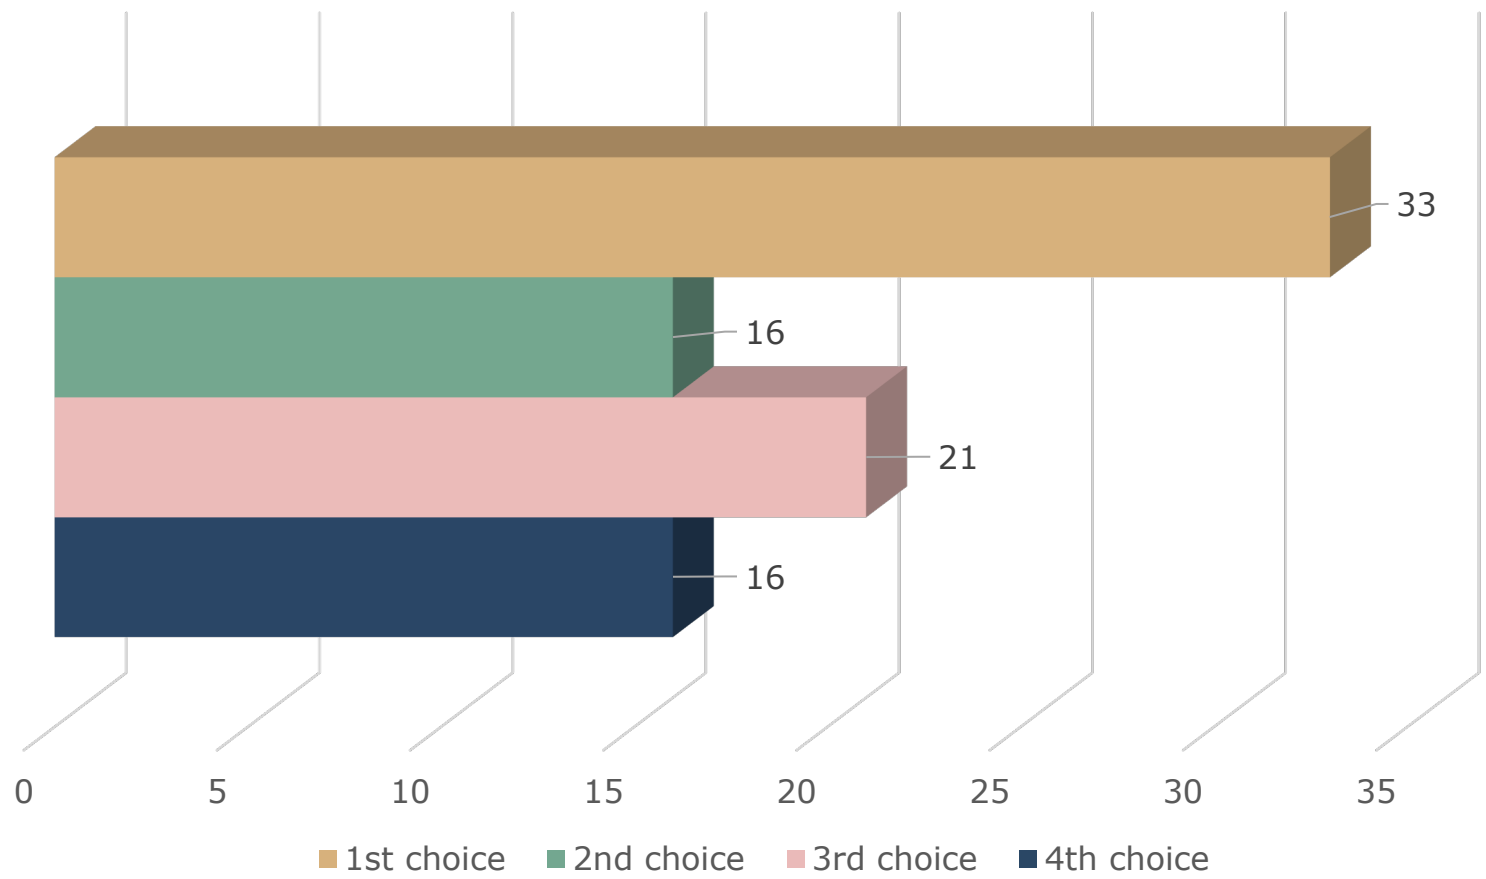

# Umeå University's statistics for exchange studies Academic Year 2023/2024

Before reading this document, we would like you to bear some things in mind:

- This document only includes data from our central exchange partners, i.e. Umeå University's university-wide agreements
- This data is from 2023/2024's application round. We cannot guarantee that the data will be the same, or even similar, for the 2024/2025 application round
- The data represents students' applications, it does not include data regarding the places allocated
- 'Number of seats' refers to the number of students the university can accommodate.

# Students who received their priority choice