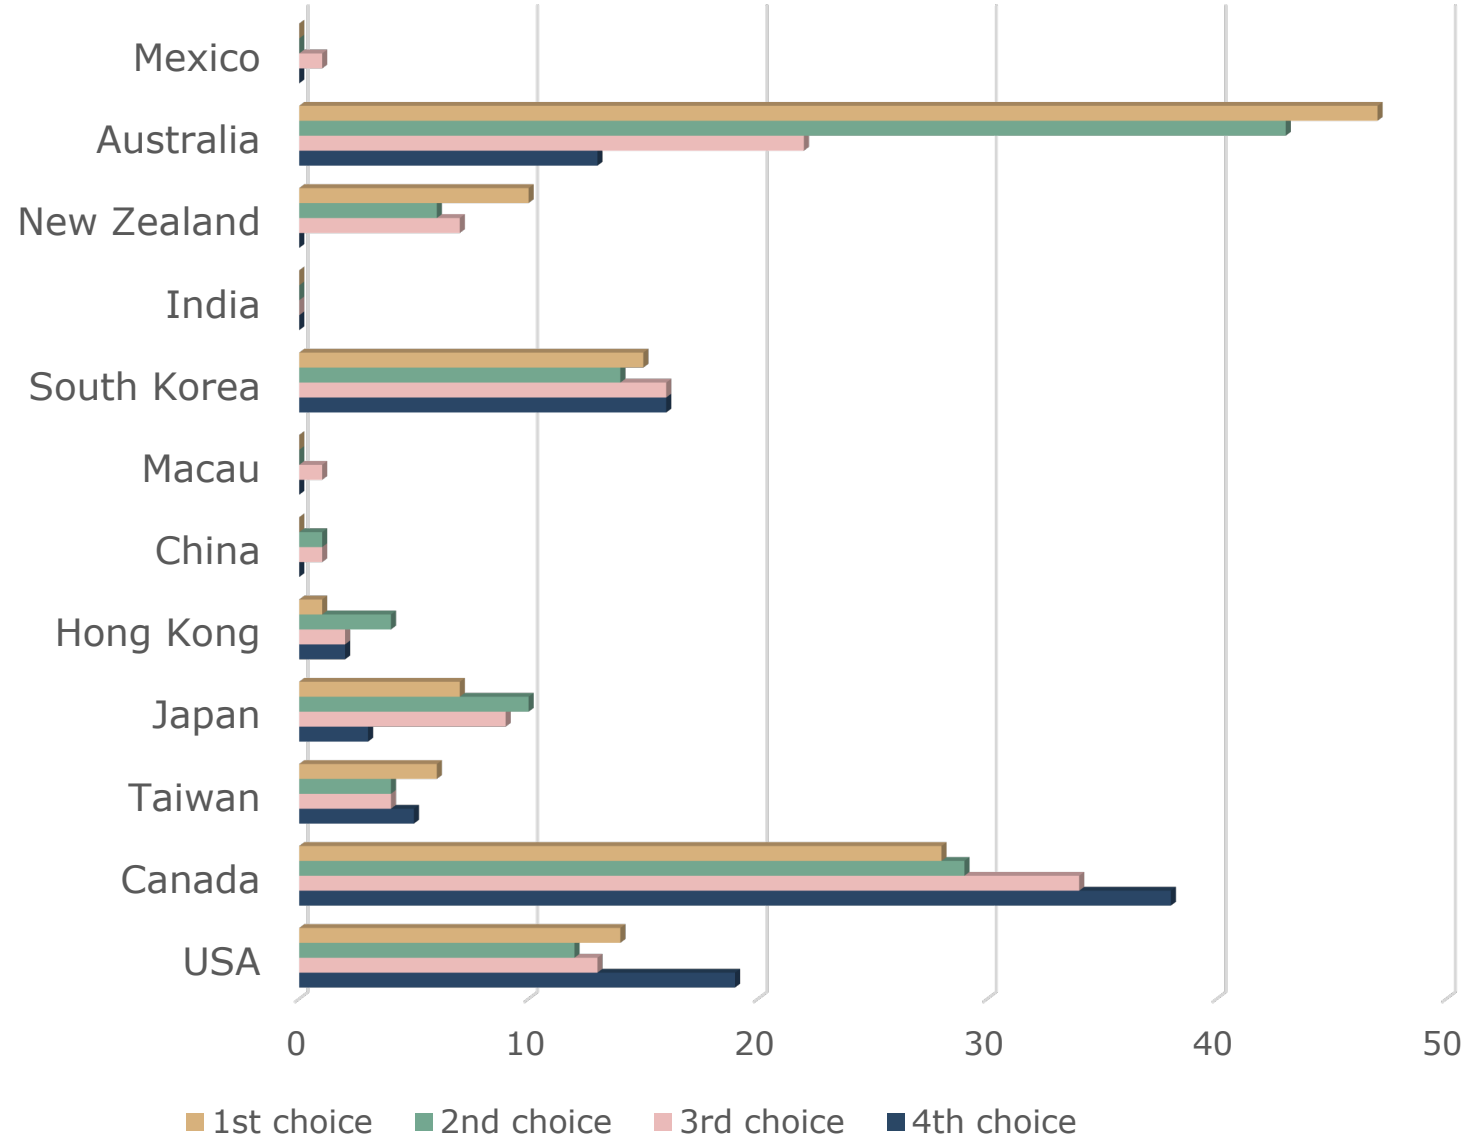

Applications to different countries