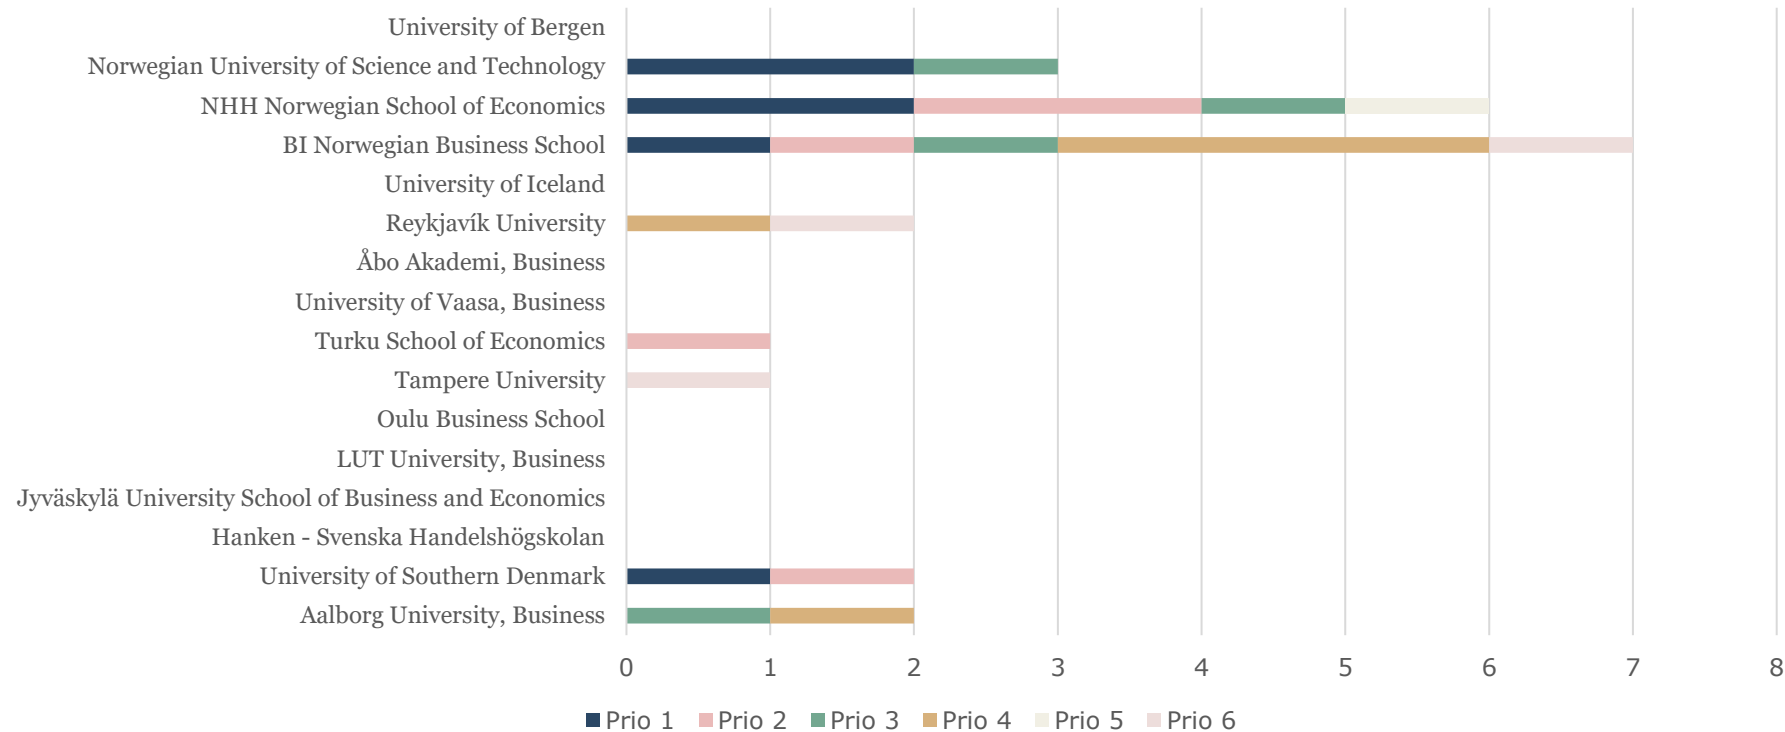

Application statistics

USBE 2024

UMEÅ SCHOOL OF BUSINESS,
ECONOMICS AND STATISTICS

UMEÅ UNIVERSITY

Top 5

Prio. 1 Applications

Applications in total

Pro. 1 Applications/Seat

Applications/Seat

Nordic countries

Number of applicants

UK and Ireland

Number of applicants

Belgium, Luxembourg & Netherlands

France

Number of applicants

Germany, Switzerland & Austria

Spain & Portugal

Number of applicants

Slovenia, Italy, Greece & Croatia

Czech republic, Estonia, Poland & Slovakia

Number of applicants

Outside of Europe

Number of applicants