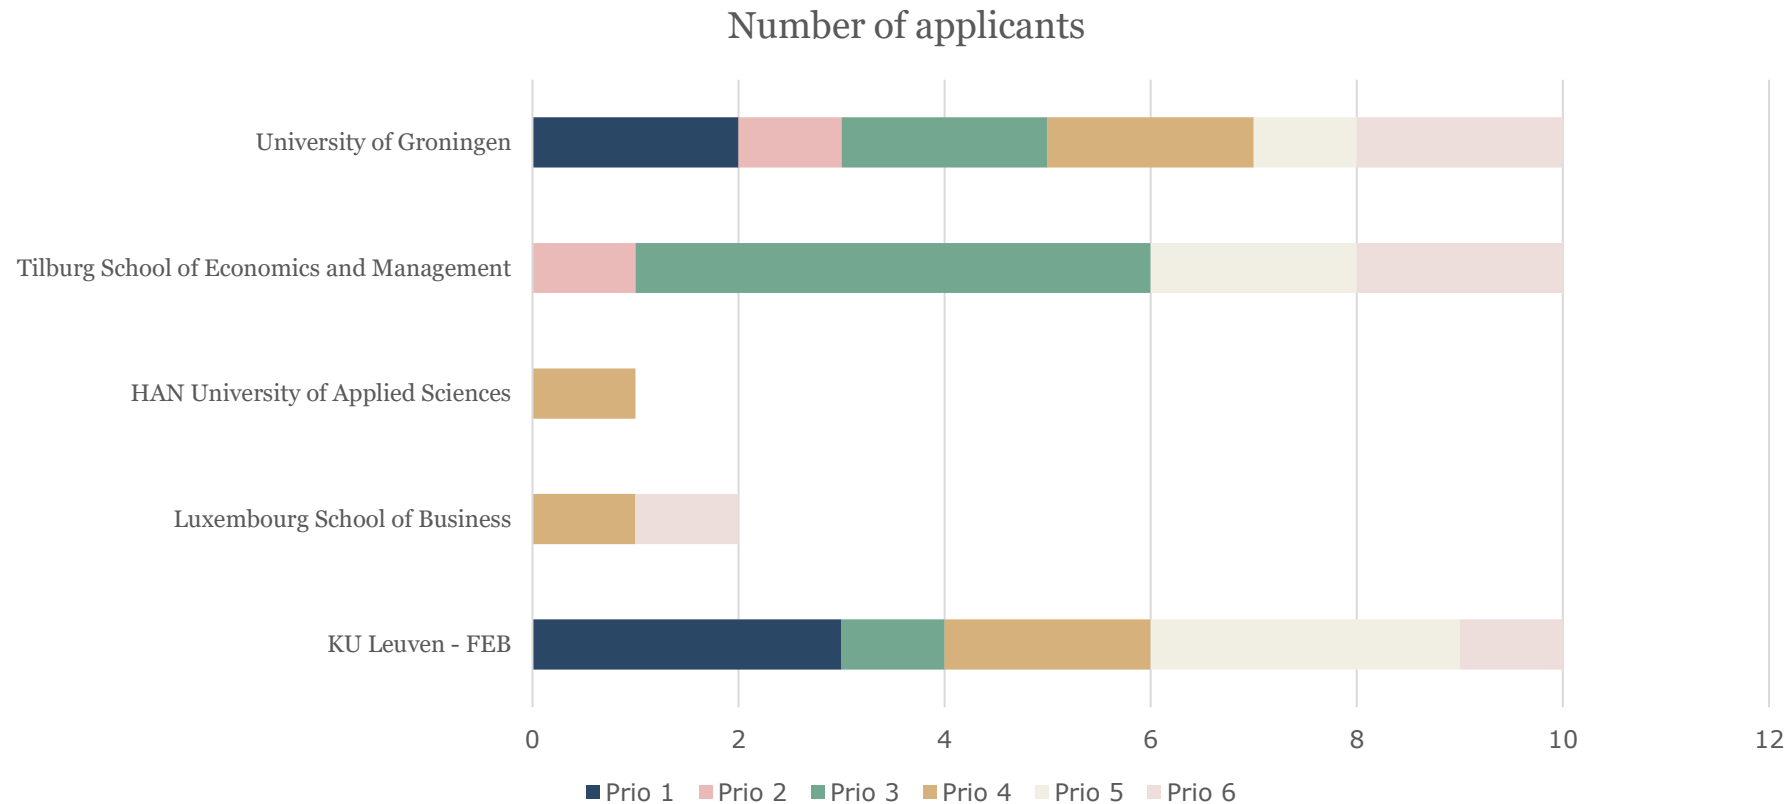

Application statistics

USBE 2024

UMEÅ SCHOOL OF BUSINESS,
ECONOMICS AND STATISTICS

UMEÅ UNIVERSITY

Top 5

Prio. 1 Applications

Applications in total

Pro. 1 Applications/Seat

Applications/Seat

Nordic countries

Number of applicants

UK and Ireland

Number of applicants

Belgium, Luxembourg & Netherlands

France

Number of applicants

Germany, Switzerland & Austria

Spain & Portugal

Number of applicants

Slovenia, Italy, Greece & Croatia

Czech republic, Estonia, Poland & Slovakia

Number of applicants

Outside of Europe

Number of applicants