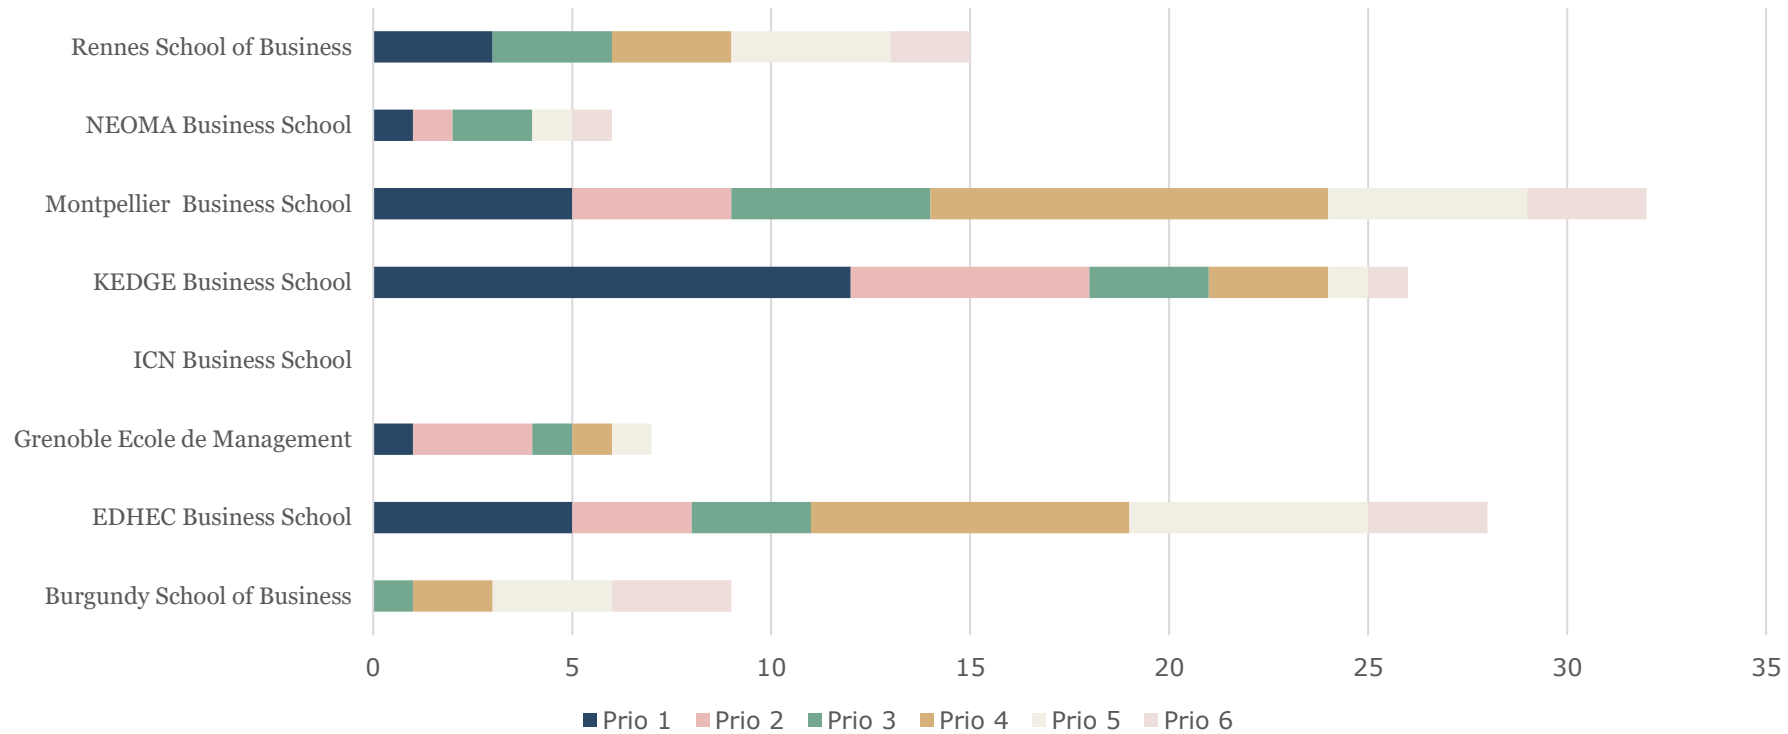

Application statistics

USBE 2024

UMEÅ SCHOOL OF BUSINESS,
ECONOMICS AND STATISTICS

UMEÅ UNIVERSITY

Top 5

Prio. 1 Applications

Applications in total

Pro. 1 Applications/Seat

Applications/Seat

Nordic countries

Number of applicants

UK and Ireland

Number of applicants

Belgium, Luxembourg & Netherlands

France

Number of applicants

Germany, Switzerland & Austria

Spain & Portugal

Number of applicants

Slovenia, Italy, Greece & Croatia

Czech republic, Estonia, Poland & Slovakia

Number of applicants

Outside of Europe

Number of applicants