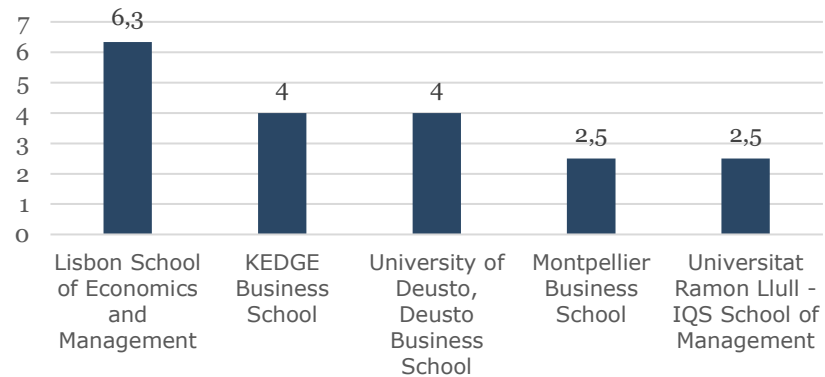

Application statistics

USBE 2024

UMEÅ SCHOOL OF BUSINESS,
ECONOMICS AND STATISTICS

UMEÅ UNIVERSITY

Top 5

Prio. 1 Applications

Applications in total

Pro. 1 Applications/Seat

Applications/Seat

Nordic countries

Number of applicants

UK and Ireland

Number of applicants

Belgium, Luxembourg & Netherlands

France

Number of applicants