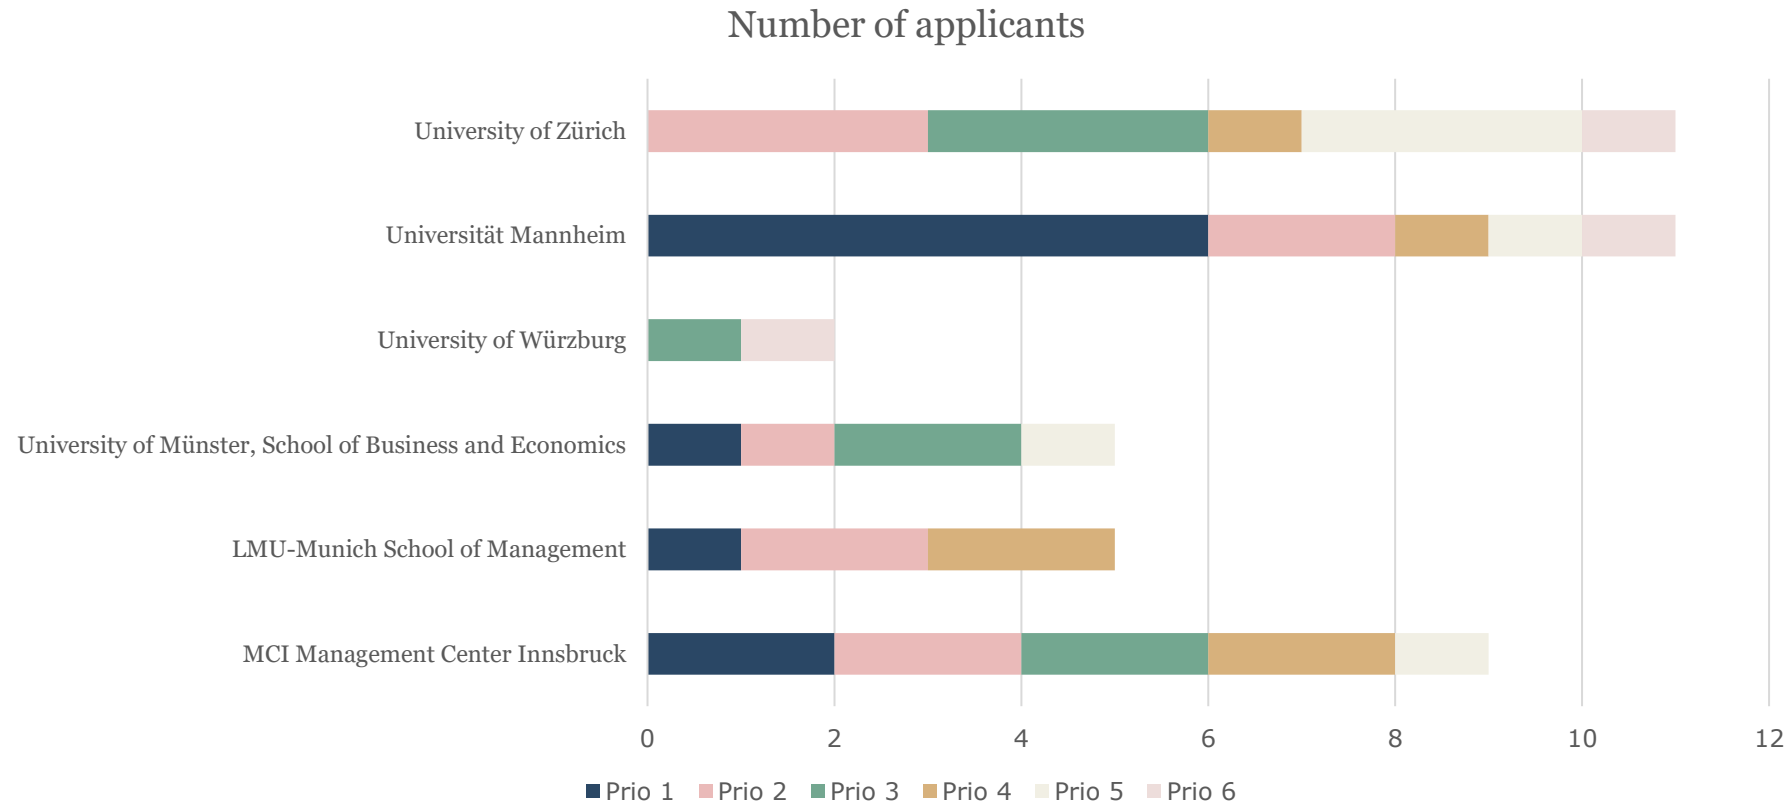

Application statistics

USBE 2024

UMEÅ SCHOOL OF BUSINESS,
ECONOMICS AND STATISTICS

UMEÅ UNIVERSITY

Top 5

Prio. 1 Applications

Applications in total

Pro. 1 Applications/Seat

Applications/Seat

Nordic countries

Number of applicants

UK and Ireland

Number of applicants

Belgium, Luxembourg & Netherlands

France

Number of applicants

Germany, Switzerland & Austria

Spain & Portugal

Number of applicants

Slovenia, Italy, Greece & Croatia

Czech republic, Estonia, Poland & Slovakia

Number of applicants

Outside of Europe

Number of applicants