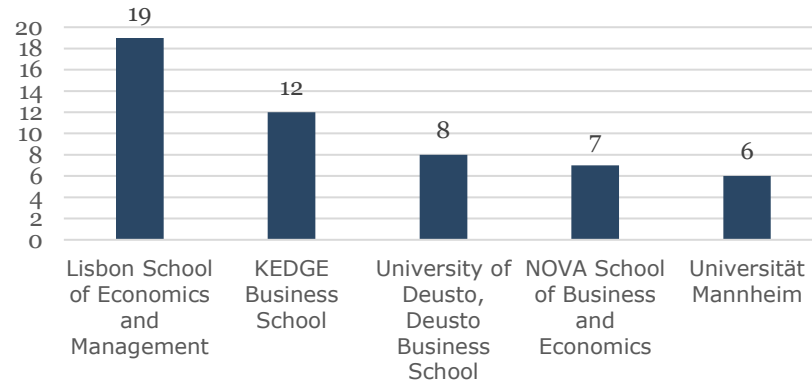

Application statistics

USBE 2024

UMEÅ SCHOOL OF BUSINESS,
ECONOMICS AND STATISTICS

UMEÅ UNIVERSITY

Top 5

Prio. 1 Applications

Applications in total

Pro. 1 Applications/Seat

Applications/Seat

Nordic countries

Number of applicants

UK and Ireland

Number of applicants

Belgium, Luxembourg & Netherlands

France

Number of applicants

Germany, Switzerland & Austria

Spain & Portugal

Number of applicants

Slovenia, Italy, Greece & Croatia

Czech republic, Estonia, Poland & Slovakia

Number of applicants

Outside of Europe

Number of applicants