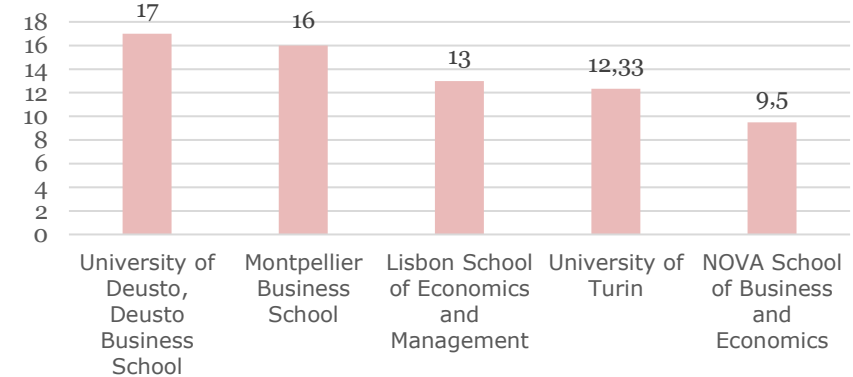

Application statistics

USBE 2024

UMEÅ SCHOOL OF BUSINESS,
ECONOMICS AND STATISTICS

UMEÅ UNIVERSITY

Top 5

Prio. 1 Applications

Applications in total

Pro. 1 Applications/Seat

Applications/Seat

Nordic countries

Number of applicants

UK and Ireland

Number of applicants

Belgium, Luxembourg & Netherlands

France

Number of applicants