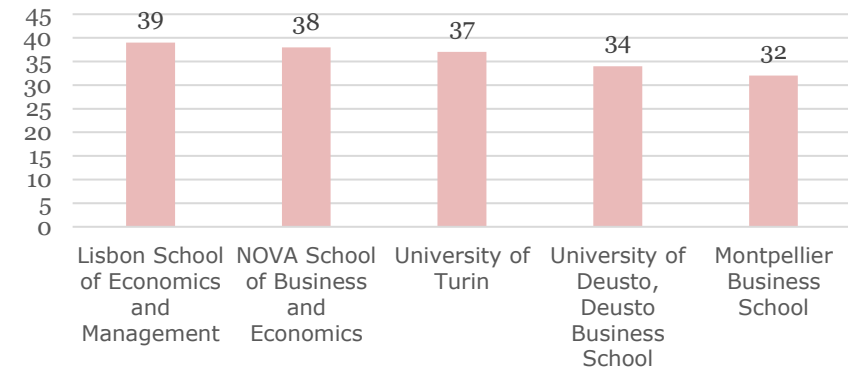

Application statistics

USBE 2024

UMEÅ SCHOOL OF BUSINESS,
ECONOMICS AND STATISTICS

UMEÅ UNIVERSITY

Top 5

Prio. 1 Applications

Applications in total

Pro. 1 Applications/Seat

Applications/Seat

Nordic countries

Number of applicants

UK and Ireland

Number of applicants

Belgium, Luxembourg & Netherlands

France

Number of applicants